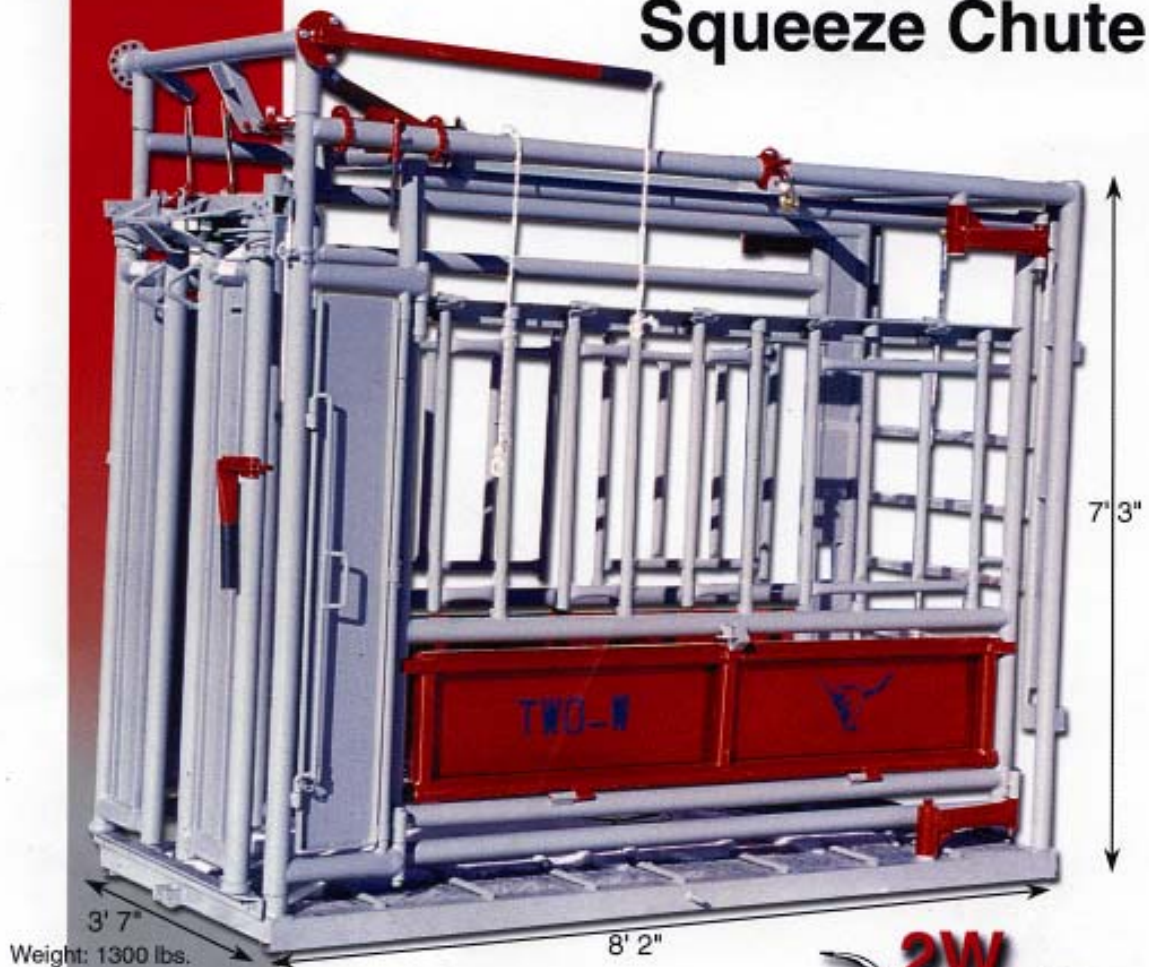

Wrangler Squeeze Chute

Straight wall design eliminates wedging and allows cattle to have free movement forward. This chute has a self-catching, adjustable headgate and comes as left or right. Bottom doors drop down for easy access to hooves. Side bars are removable and can create a large or small access openings to the animal. Both sides move in when squeezing and push the animal forward to reduce neck pressure.